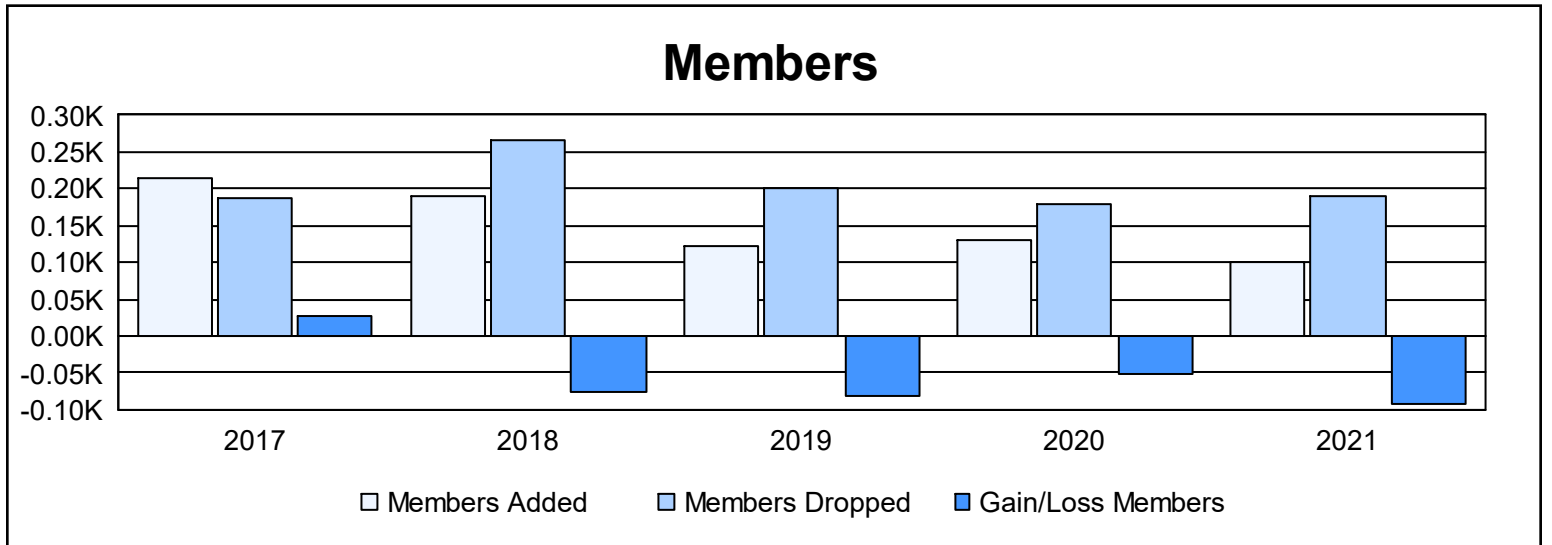

Year	New Clubs	Dropped Clubs	Gain/ Loss Clubs	New Members	Charter Members	Reinstate Members	Transfer Members	Total Member Added	Total Members Dropped	Gain/ Loss Members
2016-2017	0	0	0	208	0	6	0	214	187	27
2017-2018	1	0	1	149	25	9	7	190	266	-76
2018-2019	0	0	0	111	0	7	3	121	202	-81
2019-2020	2	0	2	61	44	6	18	129	180	-51
2020-2021	0	4	-4	94	0	3	3	100	191	-91
Average	1	1	0	125	14	6	6	151	205	-54

Membership Composition June 2021 Cumulative

Gender Composition June 2021 Cumulative