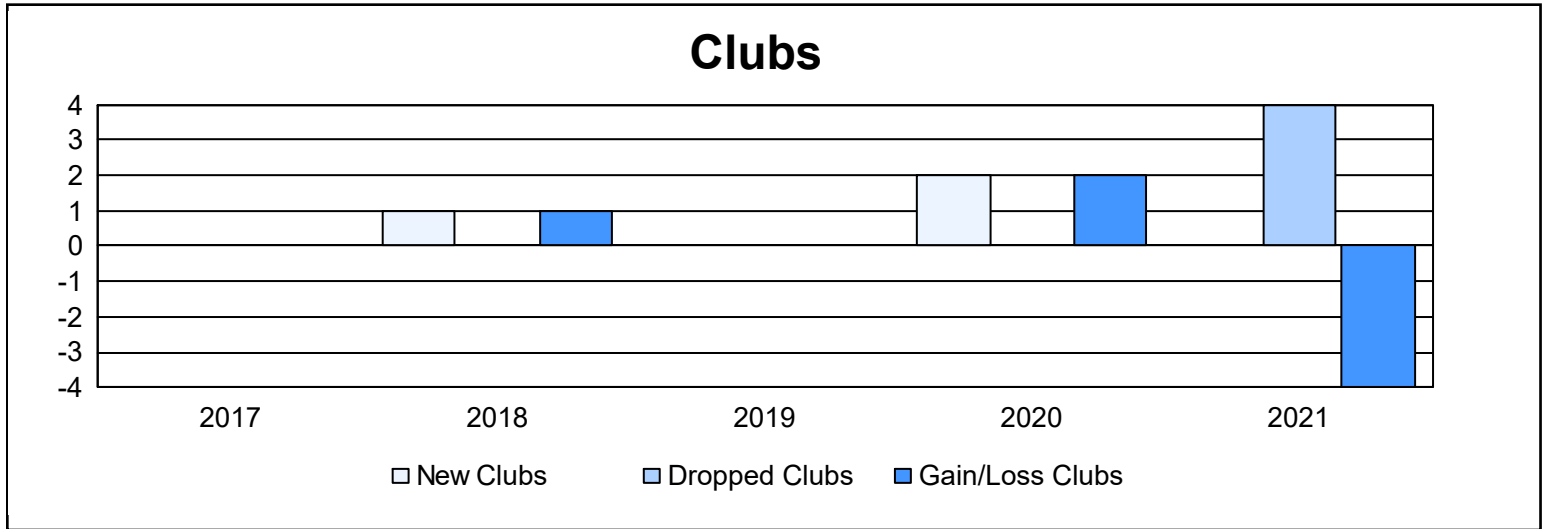

Year	New Clubs	Dropped Clubs	Gain/ Loss Clubs	New Members	Charter Members	Reinstate Members	Transfer Members	Total Member Added	Total Members Dropped	Gain/ Loss Members
2016-2017	0	0	0	208	0	6	0	214	187	27
2017-2018	1	0	1	149	25	9	7	190	266	-76
2018-2019	0	0	0	111	0	7	3	121	202	-81
2019-2020	2	0	2	61	44	6	18	129	180	-51
2020-2021	0	4	-4	94	0	3	3	100	191	-91
Average	1	1	0	125	14	6	6	151	205	-54

Membership Composition June 2021 Cumulative

Gender Composition June 2021 Cumulative